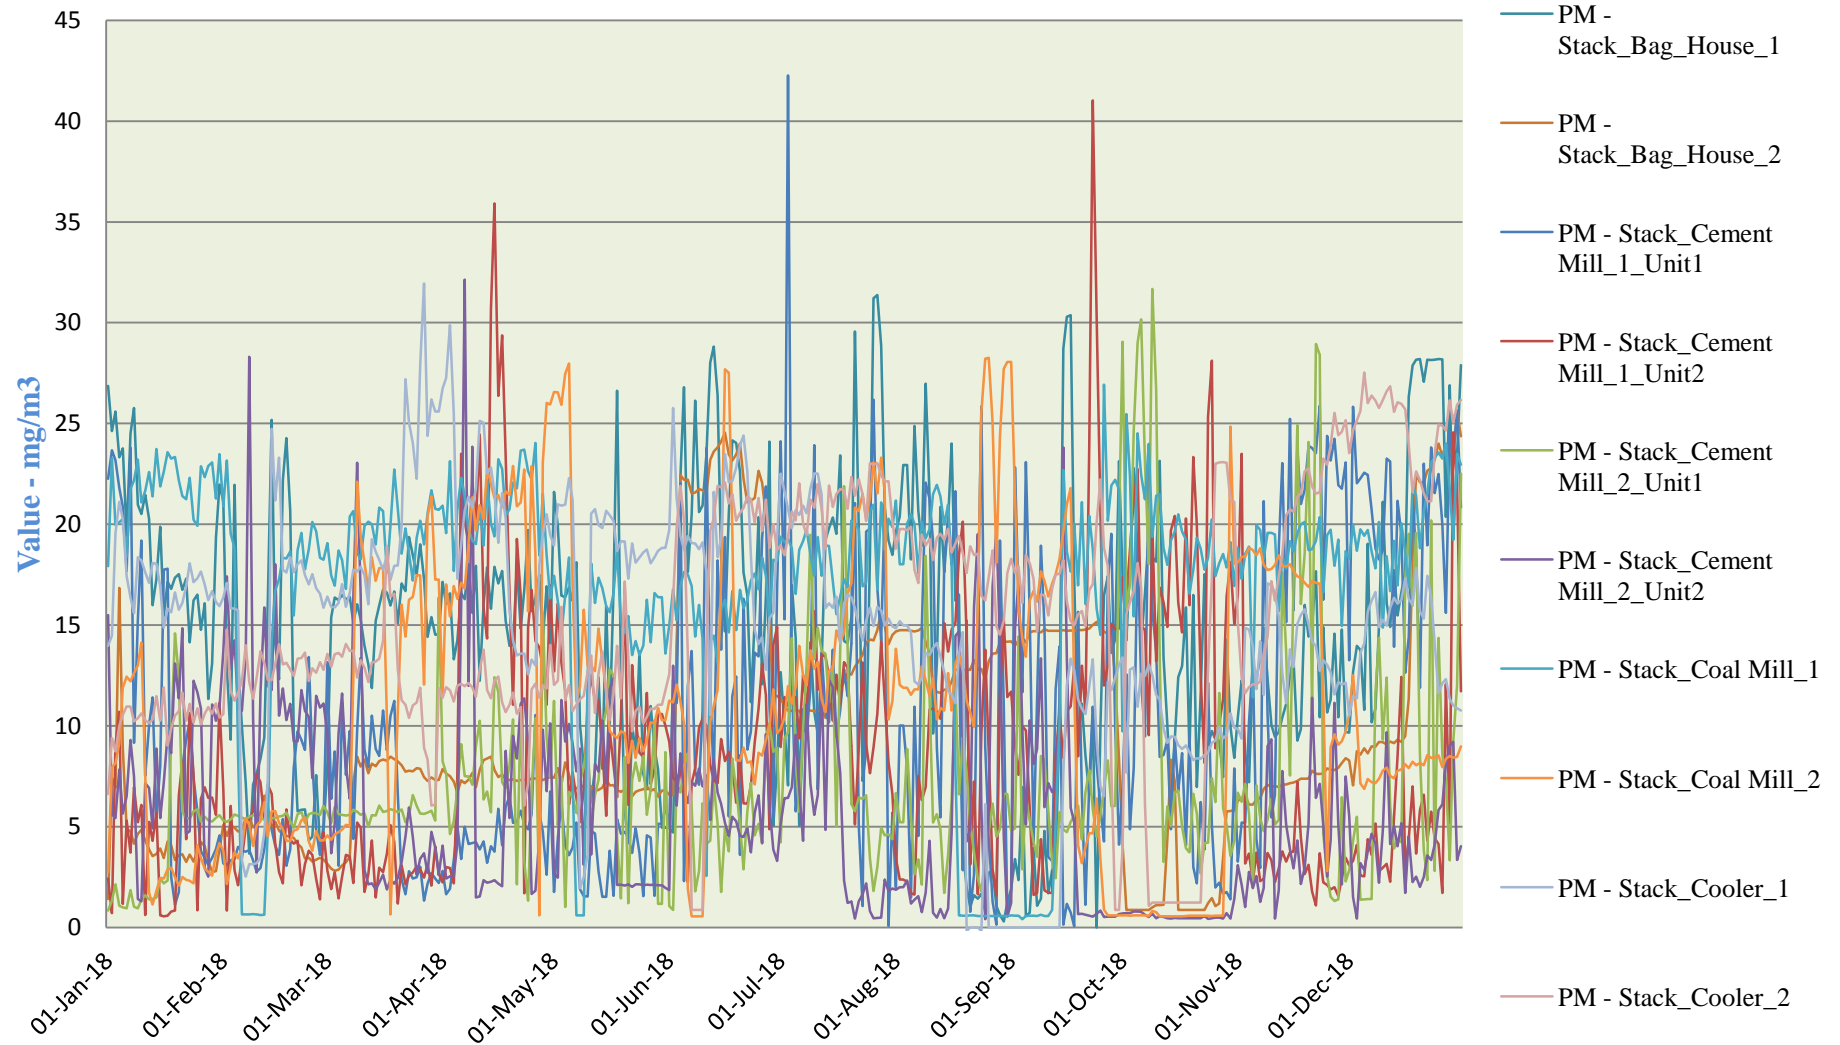

Annual Emission Trend of PM in M/s. Prism Rajdeep, Rewa Road, Dist. Satna (M.P.)

Annual Emission Trend of Gaseous in M/s. Prism Rajdeep, Rewa Road, Dist. Satna (M.P.)